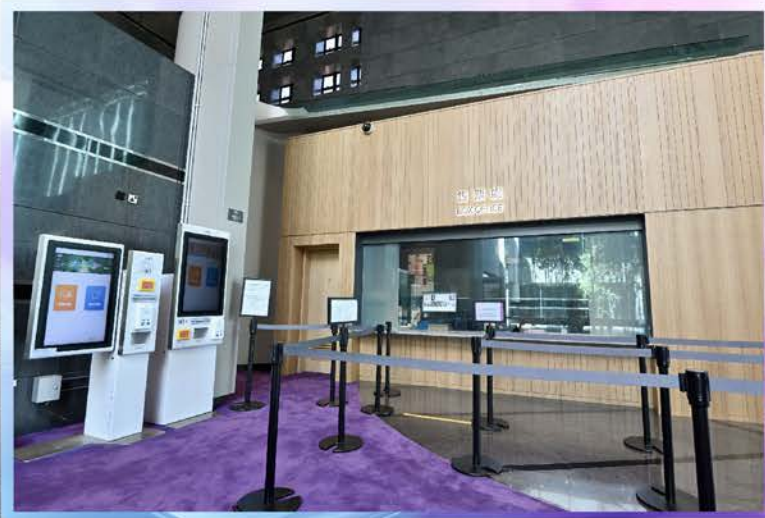

元朗劇院
YUEN LONG
T H E A T R E

元朗劇院翻新工程 2023 及 2024 Renovation works of Yuen Long Theatre in 2023 and 2024

元朗劇院最大的特色是位於中央的竹林庭園。
陽光透過庭園照進大堂，與雅緻的竹林相映成趣。
是次翻新工程廣泛使用木材，以象徵自然與藝術的和諧，設計獨具匠心。

The Yuen Long Theatre is characterised by a bamboo courtyard in the centre. When sunlight filters through the courtyard and finds its way into the Foyer, it creates an ambience of serenity with the graceful bamboos. Wood is used extensively in the renovation to create a unique design that symbolises the harmony between nature and art.

前 Before

後 After

大堂 Foyer

全面翻新大堂，包括售票處及詢問處
Refurbishment of Foyer area, including Box Office and Enquiry Counter

改善售票處的無障礙設施及更換地毯
Improvements on barrier-free facilities at Box Office and replacement of carpets

後 After

前 Before

大堂 Foyer

加裝電子顯示屏
Installation of digital display panels

更換電動扶手電梯，增設紫外線消毒及省電功能
Replacement of escalator, with sterilisation and energy-saving function

後 After

前 Before

演藝廳 Auditorium